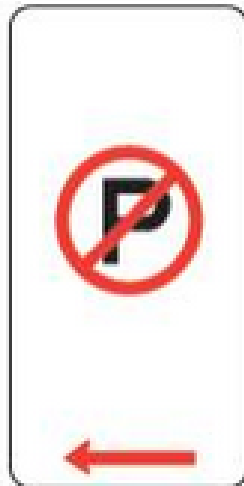

New Road Signs

NO PARKING

If there is a 'no parking' sign, you can stop for 2 minutes in that area:

- if you are picking up or dropping off passengers or goods
- if you stay within 3 metres of your vehicle.

If you stop in, or partly in, an area showing a no parking sign and you are not picking up or dropping off passengers or goods, you are considered to be parked and can be fined. This is the case even if you stay with your vehicle.

NO STOPPING

If there is a 'no stopping' sign, you are not allowed to stop or park your car in, or partly in, that area for any reason.